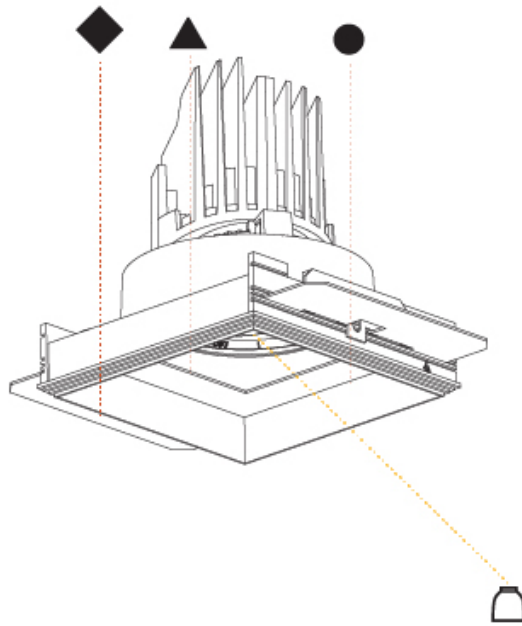

BIONIQ SQUARE ADJUSTABLE COMFORT TRIMLESS

A35212-

PROJECT

TYPE

SPECIFIER

QUANTITY

DATE