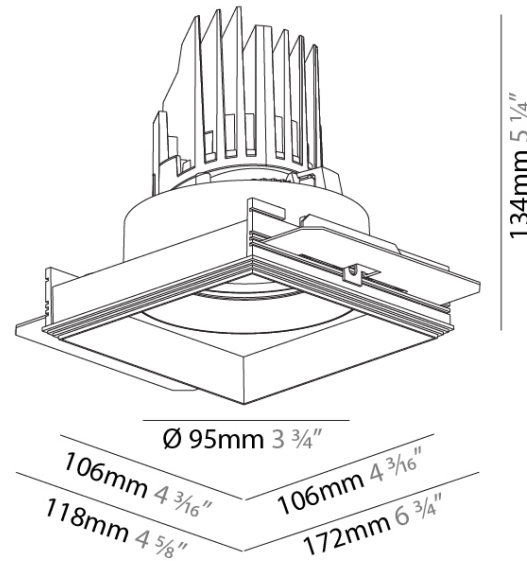

ELECTRICAL

Lamp Type: LED (Zhaga Standard)
Input Wattage (W): 16.5
Total Output Wattage (W): 14.5
Dimming: Tri-Mode (Non-Dimming and Phase Dimming (120Vac only) and 0-10V Dimming)
Driver Included: No
Driver Location: Recessed Housing
Driver Type: Constant Current - Universal
Driver Class: Class 2
Housing: See components
Input Voltage (V): 120 - 277
Constant Current (MA): 500

LED

Number of LEDs: 1
Color Temperature (°K): 2700 / 3000 / 3500 / 4000
Max. Delivered Lumen (lm): 940 / 980 / 1029 / 1050
Nominal Lumen (lm): 1386 / 1438 / 1511 / 1542
CRI: >90 CRI
Efficiency (%): 87.9 / 88.4 / 87.9
Lamp Life (hrs): 50000
Upon Request: RGB-W Tunable White Special Color Temperature Special LED

OPTICAL

Reflector: 20 / 40 / 60
Adjustability: Rotational 355°; Tilt 30°
Upon Request: Special Beam Angles

RATINGS AND CERTIFICATIONS

Zaneen Lighting Inc. © 2024, T 1-800-388-3382, F 416-247-9319, www.zaneen.com

Available for international specifications by adding "INT" at the end of the existing Model #. For assistance on 'custom' specifications, contact zteam@zaneen.com. In a constant effort to supply the best product, we reserve the right to change specifications or materials without notice. The most recent specification sheets are found at zaneen.com

IP rating: IP20